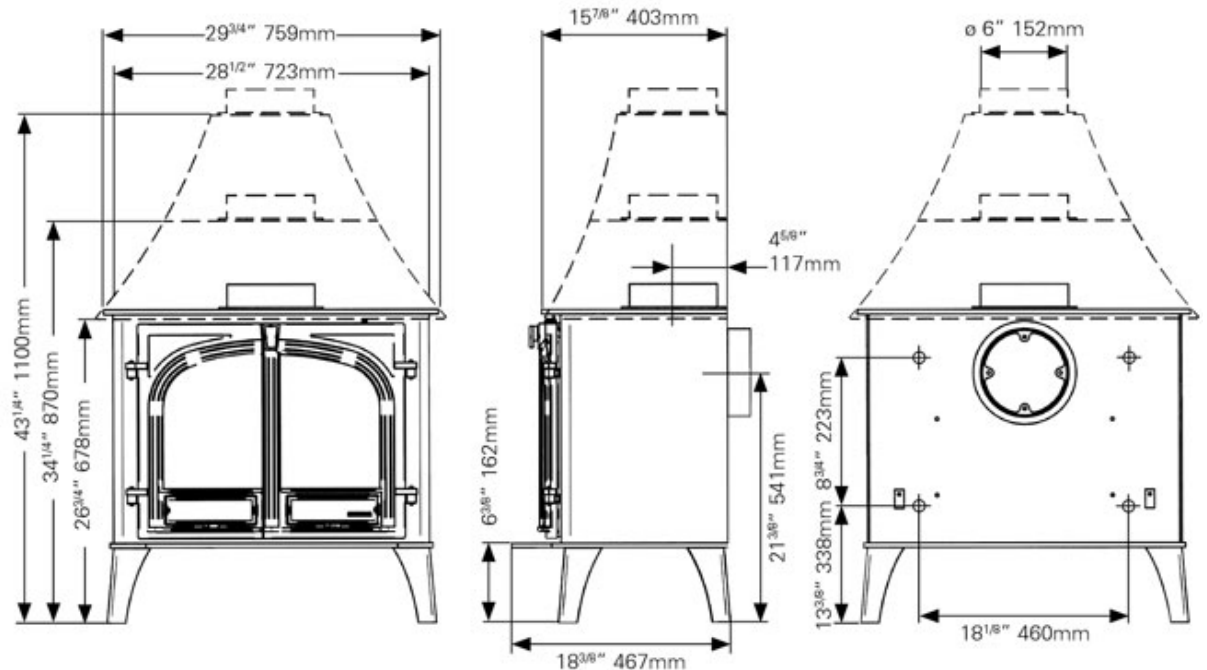

R W KNIGHT & SON
1974 **40** 2014

Stovax Stockton 11

With an impressive 11kW heat output, this is the largest wood burning and multi-fuel stove in Stovax's Stockton range and is particularly suitable for sizeable living rooms, substantial inglenooks and open-plan barn conversions. The choice of flat top, low or high canopy, single or double door versions

- Body material - Steel (cast iron door)
- Rated Output - 11kW
- Efficiency - 79%
- Airwash - Yes
- Cleanburn - Yes
- Approved for smoke controlled areas - No
- Room vent required - Yes
- Flue connection - 150mm
- Maximum log length - 400mm
- Woodburning (no grate) - Yes
- Multifuel - Yes (optional)
- External riddling - Yes (multifuel only)
- Direct air supply - No
- Minimum Hearth Thickness - 125mm
- Boiler option - No
- Painted colour options - Yes
- Weight - 142kg