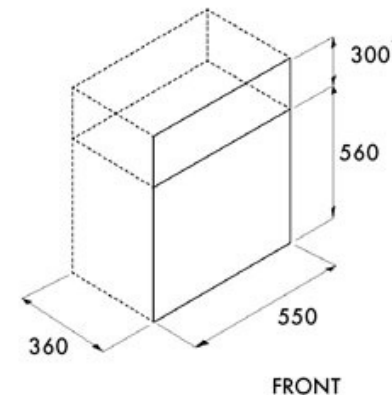

R W KNIGHT & SON
1974 **40** 2014

Stovax Riva 50 Cassette

Giving a wonderful view of the radiant, dancing flames, the Stovax Riva 50 wood burning and multi-fuel inset fire is an impressively efficient new edition to the Riva range. With clean, contemporary lines designed to fit into a 22" high and wide fireplace opening.

- Body material - Steel
- Rated Output - 7 kW
- Efficiency - 79%
- Airwash - Yes
- Cleanburn - Yes
- Approved for smoke controlled areas - Yes (optional)
- Room vent required - Yes
- Flue connection - 150mm
- Maximum log length - 320mm
- Woodburning (no grate) - No
- Multifuel - Yes
- External riddling - Yes
- Direct air supply - Yes (optional)
- Minimum Hearth Thickness - 125mm
- Boiler option - No
- Painted colour options - Yes
- Weight - 100kg

OPENING DIMENSIONS

[†]Extra height required when fitting Warm Air Ducting kit.

CASSETTE