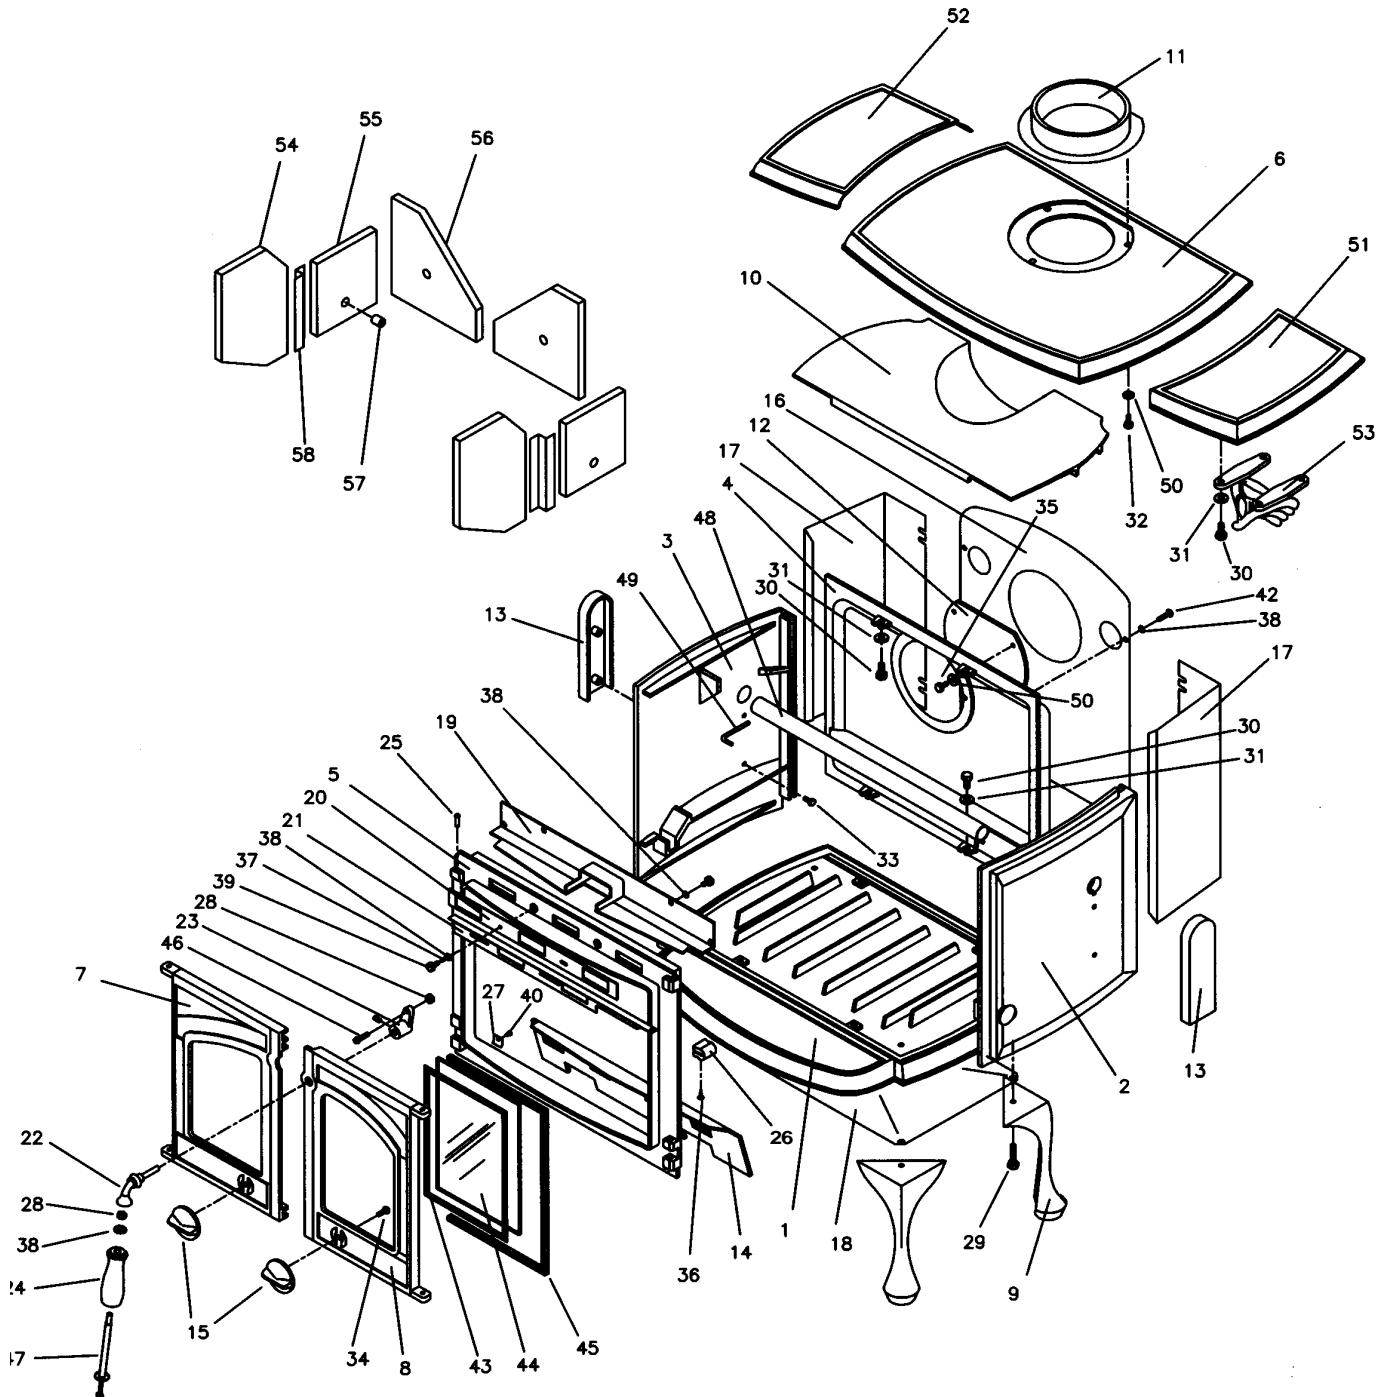

Masport®

RADIANT WOOD FIRES

GRAND UTOPIA S2

Part Number 984995 GRANDUTOPIA

WOOD BURNING

Item No	Part No	Description	Qty	Item No	Part No	Description	Qty
1	965500	Firebox-Bottom	1	33	503009	Screw, Set M8 x 30	2
2	965503	Firebox-Side, RH	1	34	503646	Screw, 1/4" x 1" Bsw S/S	2
3	965502	Firebox-Side, LH	1	35	503648	Nut, 1/4" Bsw S/S	2
4	965504	Firebox-Back	1	36	503004	Screw, Csk 8 x 5/8"	1
5	965505	Firebox-Front	1	37	586223	Spring Compression, Air Inlet	2
6	965501	Firebox-Top	1	38	501703	Washer, Flat M6	2
7	965536	Frame-Door, LH	1	39	503146	Screw, M6 x 16	2
8	965538	Frame-Door, RH	1	40	503621	Screw, Set M4 x 8	4
9	965508	Leg	4	41	503649	Screw, 1/4" x 3/4" S/S	2
10	965510	Baffle	1	42	501959	Screw, Set M6 x 12	8
11	965509	Socket-Flue	1	43	985823	Tape, Flat	2
12	965513	Plate-Cover	1	44	565528	Glass	2
13	965512	Cover-Side	2	45	785828	Rope, Rnd Glass Fibre	1
14	965511	Retainer-Log	1	46	503005	Screw M6 x 25 Pan Slot	1
15	965541	Base Air-Control	2	47	565540	Shaft Door Handle	1
16	565527	Heat Shield Back	1	48	565557	Secondary Air Tube	1
17	565525	Heat Shield Back RH/LH	2	49	565535	Locator Secondary Air Tube	1
18	565526	Heat Shield Bottom	1	50	501708	Washer, Flat M6 x 19 x 3	6
19	565521	Deflector-Primary Air	1	51	965523	Trivet- Side RH	1
20	565534	Plate-Air Control	1	52	965524	Trivet- Side LH	1
21	565533	Slide Air Inlet	1	53	965525	Bracket-Trivet	2
22	565531	Spindle Door Catch	1	54	965554	Board-Insulation, Front	2
23	965532	Boss-Door Catch	1	55	965552	Board-Insulation, Side	2
24	565538	Door Handle Assy - Excl. Wood	1	56	965553	Board-Insulation, Rear	2
25	565536	Hinge-Pin	4	57	565558	Bush-Spacer, Insulation Board	4
26	565529	Knob Air Control	1	58	565555	Bracket-Z, Insulation Board	2
27	785811	Retainer-Glass	8				
28	501682	Nut, M6 Hex	1				
29	501598	Screw, Set M8 x 25 Hex	4				
30	501597	Screw, Set M8 x 20 Hex	4				
31	501606	Washer, Flt M8	9				
32	501605	Screw, 1/4" x 1/2" Bsw S/S	3				