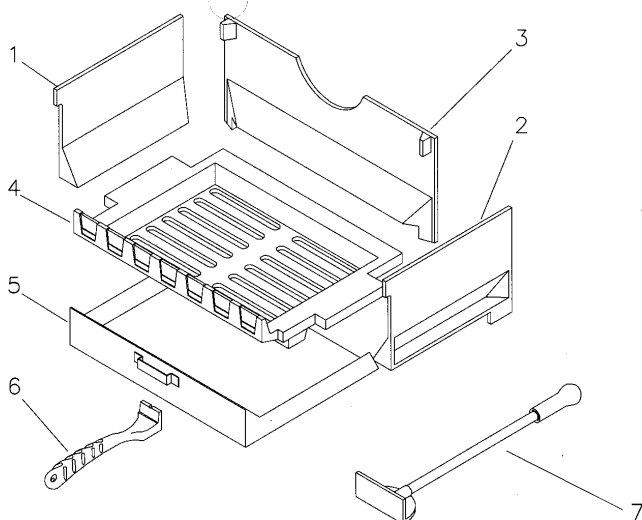

COAL BURNING

Item No	Part No	Description	Qty
1	965514	Firebox-Liner, LH	1
2	965516	Firebox-Liner, Back	1
3	965515	Firebox-Liner, RH	1
4	965517	Grate	1
5	565519	Ash Pan	1
6	585851	Handle Ash Pan (606302)	1
7	965522	Scraper	1